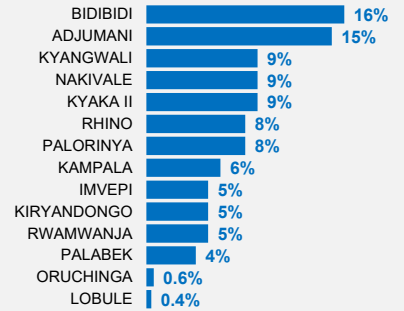

Refugees per location

LEGEND

- △ Refugee settlement
- ★ Capital city
- District boundary

Source countries of refugees

- South Sudan
- DR Congo
- Somalia
- Burundi
- Rwanda
- Other nationalities

The boundaries and names shown and the designations used on this map do not imply official endorsement or acceptance by the United Nations.

*Oruchinga and Lobule symbols not to scale