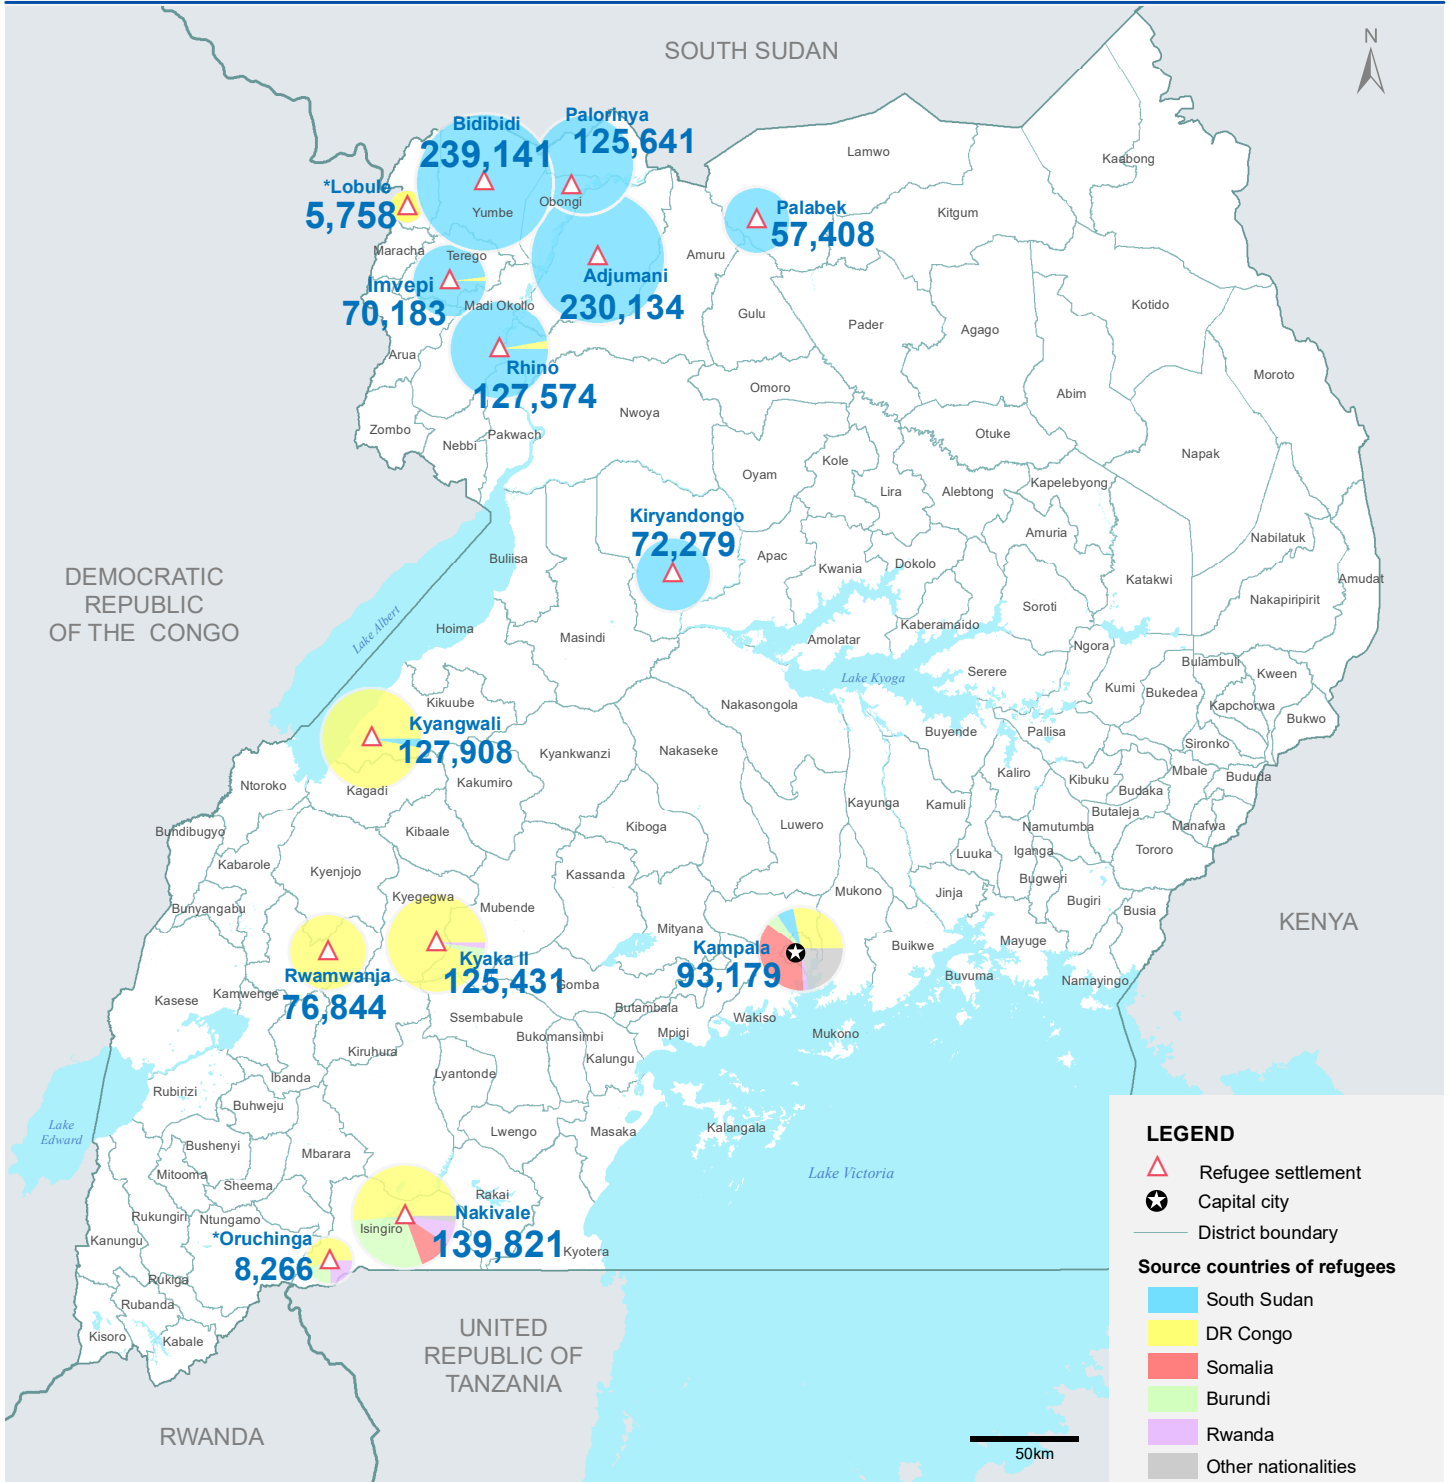

### Total refugees and asylum-seekers

### Refugees per location

#### LEGEND

- △ Refugee settlement
- ★ Capital city
- District boundary

#### Source countries of refugees

- South Sudan
- DR Congo
- Somalia
- Burundi
- Rwanda
- Other nationalities

The boundaries and names shown and the designations used on this map do not imply official endorsement or acceptance by the United Nations.